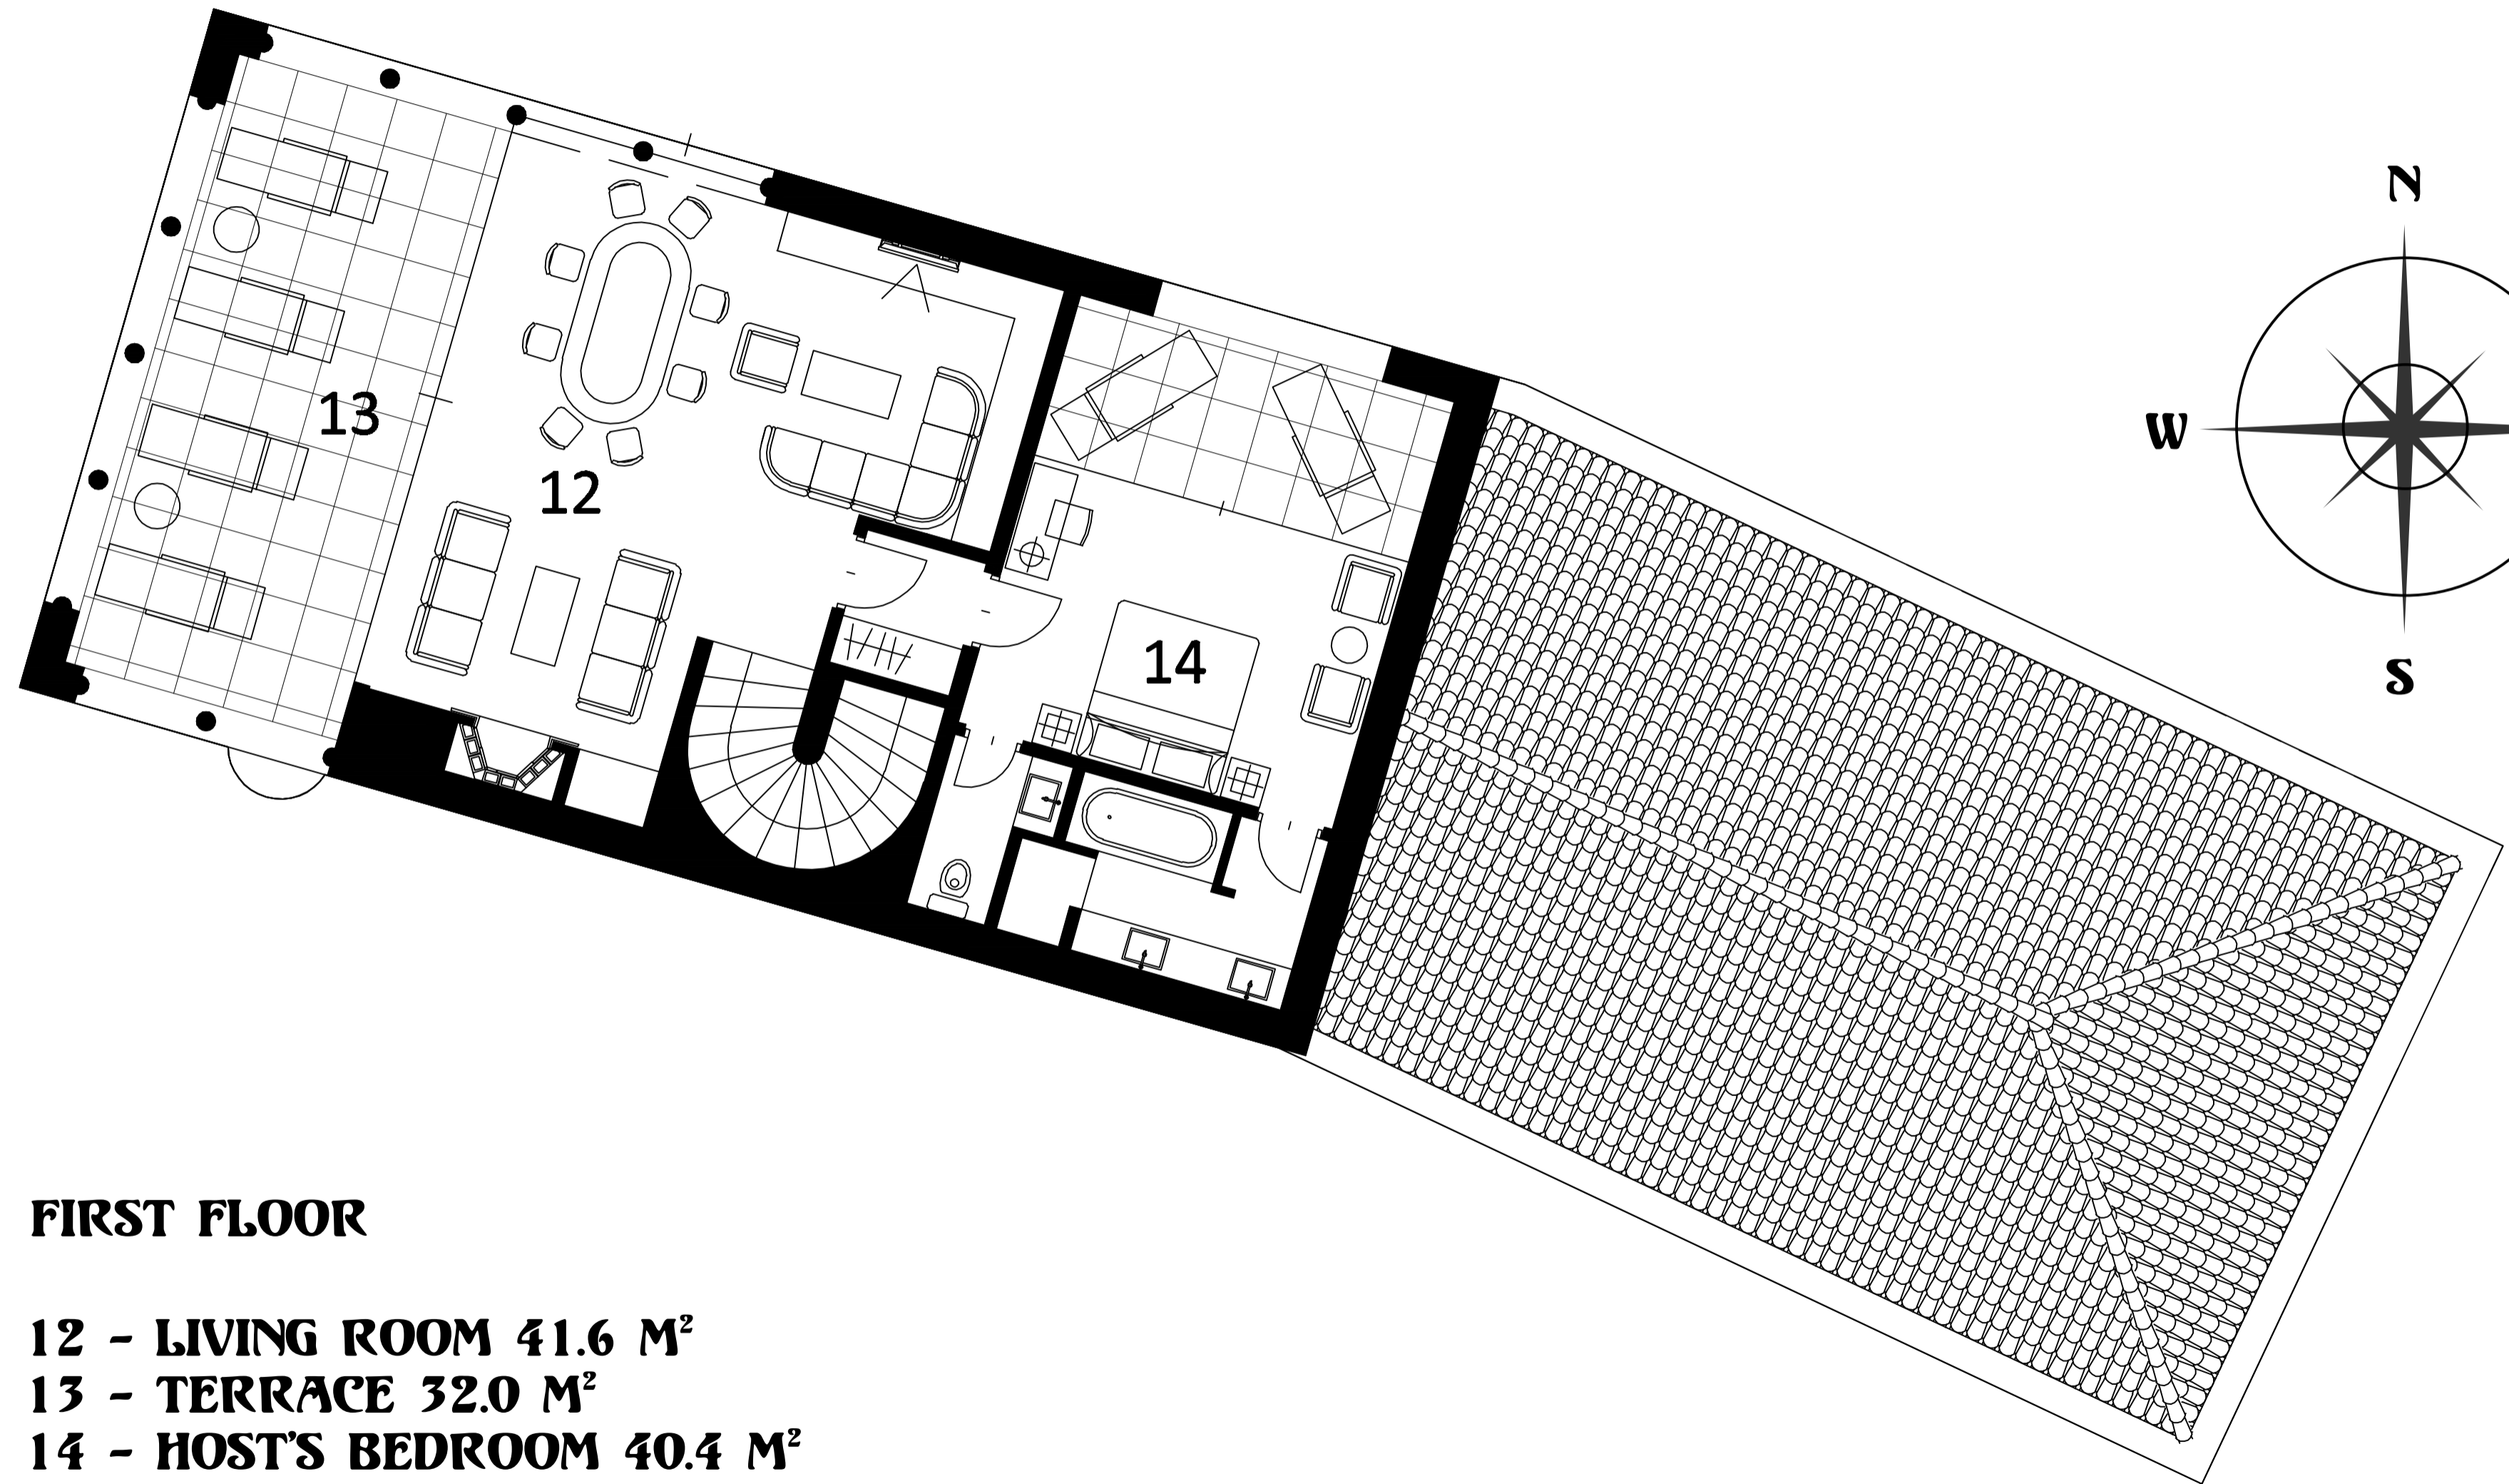

ROYAL MARINE VILLAS

VILLA 4

FIRST FLOOR

12 - LIVING ROOM 41.6 M²

13 - TERRACE 32.0 M²

14 - HOST'S BEDROOM 40.4 M²